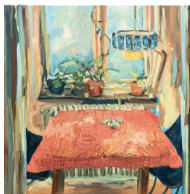

SOPHIE WESTERLIND

INNAN JAG ÅKTE FÖR DEN HÄR
GÅNGEN LÄT DE MIG FYLLA EN VÄSKA
MED EN DEL AV DERAS SKIVSAMLING

*BEFORE I LEFT FOR THIS TIME, THEY LET ME FILL A TROLLEY WITH
A PART OF THEIR VINYL RECORD COLLECTION*

120X120 CM

OIL ON LINEN