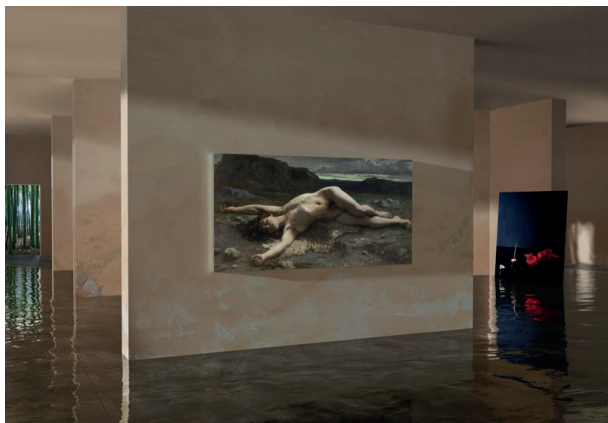

200X160CM
ACRYLIC ON CANVAS

PAVEL ROUCKA
VENEZIA

140 X100 CM
ACRYLIC ON CANVAS

SILVANO RUBINO
ABEL

200X140 CM

FINE ART PRINT INK JET ON COTTON PAPER 100%

SILVANO RUBINO
DEPOSIZIONE

200X140 CM