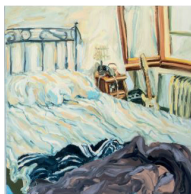

SOPHIE WESTERLIND

INNAN JAG ÅKTE FÖR DEN HÄR
GÅNGEN LÄT DE MIG FYLLA EN VÄSKA
MED EN DEL AV DERAS SKIVSAMLING

*BEFORE I LEFT FOR THIS TIME, THEY LET ME FILL A TROLLEY WITH
A PART OF THEIR VINYL RECORD COLLECTION*

120X120 CM

OIL ON LINEN