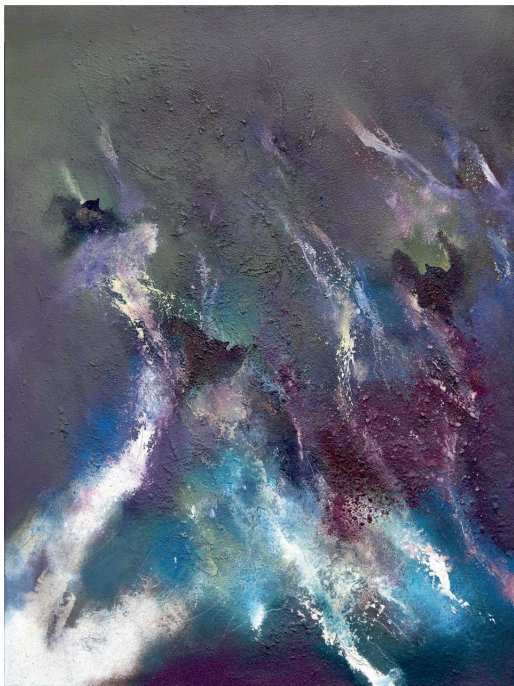

YVES LÉVÊQUE
MERLE ET MERLETTE

130X97 CM
OIL PAINTING