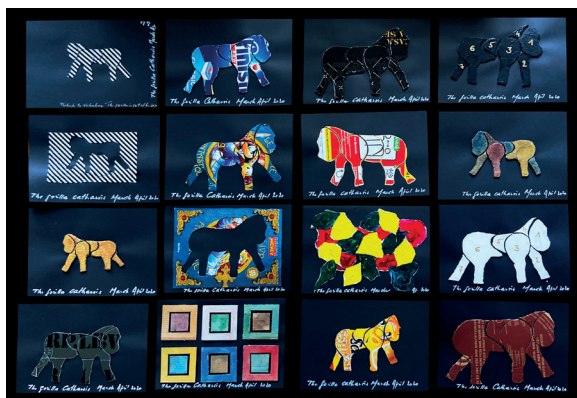

METAL

DIDIER GUILLON – LA GALERIE
DES PORTRAITS DE FAMILLE

La galerie des portraits de famille.

35X45 CM EACH FRAME
WATERCOLOR

DIDIER GUILLON
L'ÉLOGE AMOUREUX DE LA COULEUR

87x67x2 CM
CARDBOARD AND ACRYLIC PAINTING

DIDIER GUILLON
MY BIG TINTSWALO

80x120 CM
MIX MEDIA

DIDIER GUILLON
TELL ME THE TRUTH CAGE

77x77x77 CM
CARDBOARD

DIDIER GUILLON THE GORILLA CATHARSIS

35x26 CM EACH
CARDBOARD AND ACRYLIC PAINTING

DIDIER GUILLON – VOYAGE D'UN
GORILLE DANS LES ALPES SUISSES

COLLECTION OF 23 SWISS ARTWORKS
REVISITED BY DIDIER GUILLON
MIX MEDIA

DIDIER GUILLON
WILDLIFE

105X105 CM
PICTURES BY VALENTINE GUILLON &
ACRYLIC PAINTING ON NEWSPAPER BY DIDIER GUILLON

JUDI HARVEST
ROOM OF DREAMS
PILLOW NEBBIA