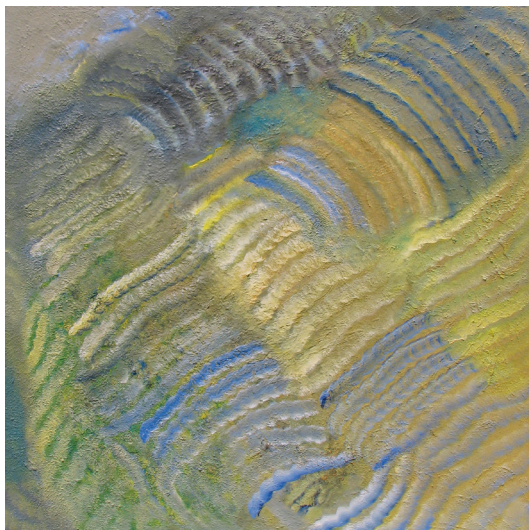

118.5x98 CM
C-TYPE PRINT ON HAHNEMÜHLE PHOTO RAG,
DIASEC MOUNT

YVES LÉVÊQUE
LE MERLEAU

130X97 CM
OIL PAINTING

YVES LÉVÊQUE
MERLE ET MERLETTE

130X97 CM
OIL PAINTING

YVES LÉVÊQUE
COUP DE FOUDRE

162 X 162 CM
OIL PAINTING

SOL LEWITT
WAVY LINES 2

147X152 CM
GOUACH ON PAPER

SOL LEWITT
WAVY LINES 3

74 X 57 CM
GOUACH ON PAPER

CHENG-CHE LIN
STILL LIFE AND THE RADIO

80x116.5 CM
OIL ON CANVAS

MAKO
UNTITLED

72X102 CM