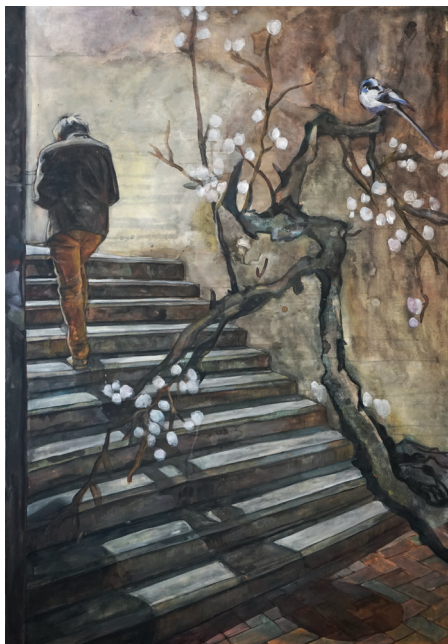

Chalet Capucine has its own powerful character, expressed in its artistic, intimate atmosphere and the exclusive, personalised welcome given to each of the family's selected guests.

It translates Didier Guillon's unique signature and avant-garde vision into an authentic Chalet nestling in the heart of Verbier where culture, nature and sport meet.

The rooms and walls of the Residence offer a cosy ambiance where artworks from around the world have been wisely picked by Monsieur Guillon's esthetic eye. Perched on a sunny, south-facing plateau, Chalet capucine offers a breathtaking view on the Massif des Combins.

36X52X3 CM
CORTEN

DIDIER & CAPUCINE GUILLON
WILDLIFE

30 X 40 CM /EACH

PHOTOGRAPHIES BY CAPUCINE GUILLON
PAINTINGS ON NEWSPAPER BY DIDIER GUILLON

LSAO
PARE-FEU

46x60 CM
METAL

VIVIAN HO
NOTHING REALLY MATTERS,
ANYONE CAN SEE

152 X 102 CM
ACRYLIC AND PASTEL

VIVIAN HO
IMAGINE THERE IS NO HEAVEN

101 X 76 CM
ACRYLIC AND PASTEL

JANE LE BESQUE
GARDEN

MIXED MEDIA ON PAPER AND COLLAGE

JANE LE BESQUE

240X60 CM

MIXED MEDIA ON PAPER AND COLLAGE