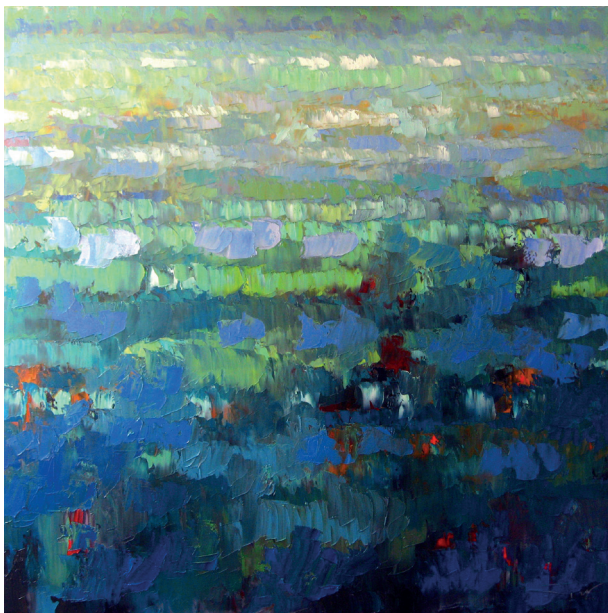

Clinging to the cliffside, Villa Valentine is conceived as the idyllic summer residence. In the pure tradition of Greek island architecture, the villa was built in stone covered with white lime to reflect the sun's rays and keep the interior fresh.

Villa Valentine is a two floors house with a fabulous, elevated, terrace, only a few meters from the sea, where you can relax, enjoy the warm summer evenings and watch the sunset over the Aegean Sea.

As per the other Résidences, contemporary art has been central to the design of the villa: Didier Guillon selected breath-taking artworks hosted in pastel interiors and surrounded by upholstery fabrics.

JEAN-JACQUES DELEVAL  
UNTITLED

130 x 97 CM  
MIXED MEDIA

FRANÇOIS EDOUARD FINET  
LOVE UNDER THE MOON

116 x 89 CM  
OIL PAINTING ON CANVAS

FRANÇOIS EDOUARD FINET  
SUNSET GARDEN

116 x 89 cm  
OIL PAINTING ON CANVAS

FRANÇOIS EDOUARD FINET  
NUAGE EMERAUDES

150 X 150 CM  
OIL PAINTING ON CANVAS

DIDIER GUILLON  
GORILLAS COLLECTION

MIXED MEDIA ON NEWSPAPER

DIDIER GUILLON  
MY LITTLE TINTSWALO

65x50 CM  
SCREEN PRINT ON VELLUM PAPER