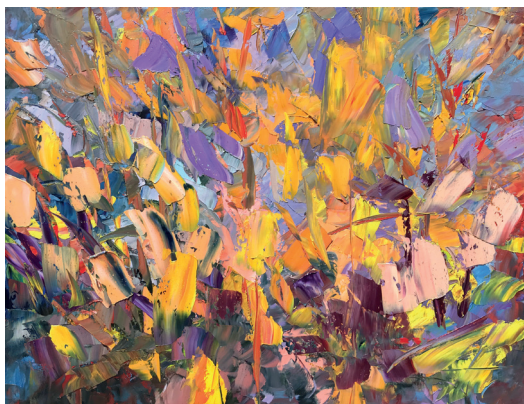

FRANÇOIS EDOUARD FINET
LOVE UNDER THE MOON

116 x 89 CM
OIL PAINTING ON CANVAS